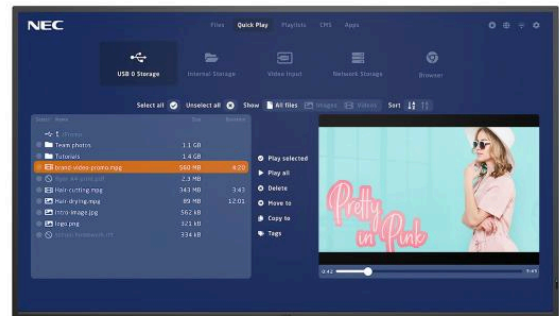

NEC MultiSync® M651-MPi4
LCD 65" Midrange Large Format Display (incl. NEC MediaPlayer)

Datasheet

Digital signage and real-time information deployed easily

Initiating effective communication to your target audience has never been easier to plan, install and operate. Deploying Signage with consistently updated information, real-time content adaption and scheduling has never been so simple.

The MultiSync® M-MPi4 displays provide a sleek combination of intuitive media playback with professional digital display technology for impactful messaging in retail environments, leisure and museum applications as well as quick service restaurants. Fitting perfectly into corporate environments and public spaces, the modern, slim design integrates seamlessly with the surrounding architecture whilst the 500 cd/m² brightness output and anti-glare surface ensures excellent viewing.

Future-proof and upgradable, the NEC MediaPlayer software is powered by a pre-installed modular SoC Raspberry Pi module. Enabling remote operation of single and multiple display installations, benefit from flexible usage of many media types and a scheduling function for smart content management. For specific feature demands, the NEC MediaPlayer grants easy switching to the integrated Content Management Systems directly.

Install third party software - expand the NEC MediaPlayer functionality via additional Apps or even switch to your preferred Content Management Systems (CMS) directly from of the NEC MediaPlayer

Everything under control - one single interface is needed to manage both the NEC MediaPlayer and the display directly, via a web-interface or the NEC Display remote control.