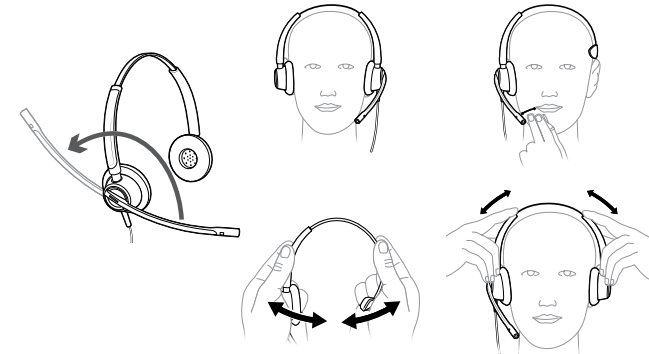

Download Poly Software to get the most out of your headset.

- Enable features
- Change settings
- Update software
- View user guides

↓ poly.com/software
Windows/Mac,
iOS/Android

ENCOREPRO 515/525 USB

CONNECT TO COMPUTER