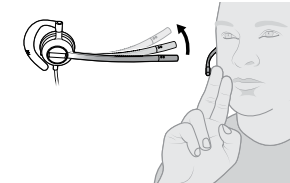

ENCOREPRO 545 USB

A

B

C