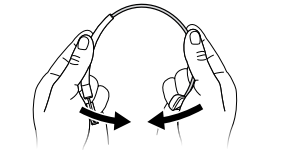

ENCOREPRO 545 USB

A

B

C

A

B

C