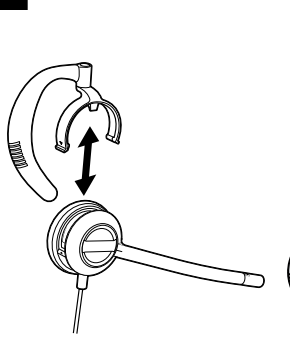

ENCOREPRO 545 USB

A

B

C

A

B

C

DOWNLOAD SOFTWARE

Download Poly Software to get the most out of your headset.

- Enable features
- Change settings
- Update software
- View user guides

↓ poly.com/software
Windows/Mac,
iOS/Android

ENCOREPRO 515/525 USB

CONNECT TO COMPUTER