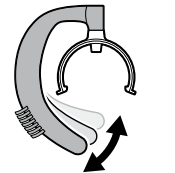

ENCOREPRO 545 USB

A

B

C

A

B

C