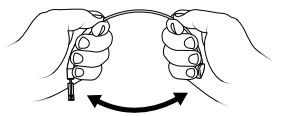

ENCOREPRO 545 USB

A

B

C

A

B

C