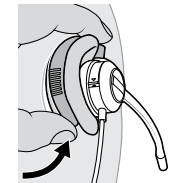

ENCOREPRO 545 USB

A

B

C

A

B

C