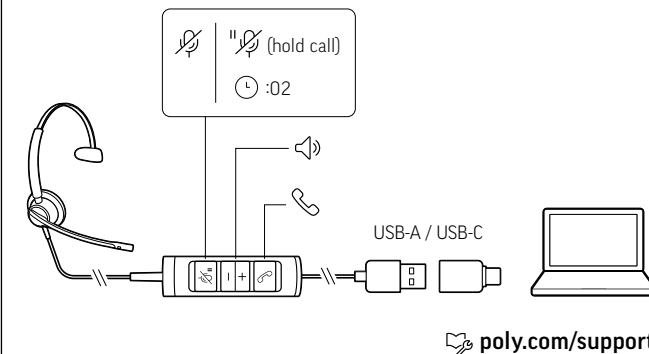

Download Poly Software to get the most out of your headset.

- Enable features
- Change settings
- Update software
- View user guides

↓ poly.com/software
Windows/Mac,
iOS/Android

ENCOREPRO 515/525 USB

CONNECT TO COMPUTER