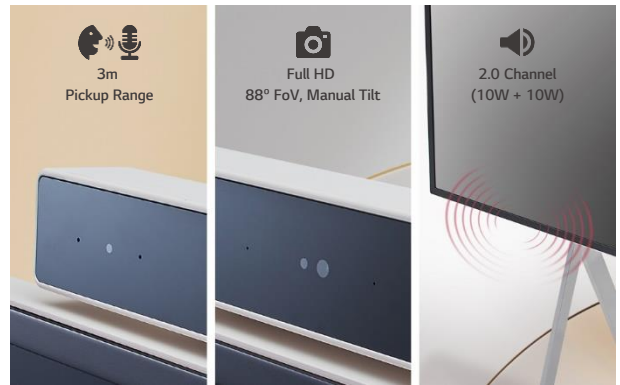

#### 43HT3WJ

Screen Size	43"
Native Resolution	4K Ultra HD (3,840 × 2,160)
Brightness	350 nit
Orientation	Landscape / Portrait
Touch	In-cell Touch (Max. 10 Points)
Camera	2K Full HD (1,920 × 1,080), 88° FoV
Audio	2.0 Channel (10W + 10W)
Microphone	2ea Array (3m Pickup Range)
Operating System	Windows 10 IoT Enterprise (Basic)

## All-in-One Display for Simple and Quick Video Call

With LG One:Quick Flex's 43-inch all-in-one display—complete with built-in camera, microphones and speakers—there's no need to stress over online meetings and calls and no more inconvenience of connecting to and setting up video conferencing.

## Easy Transport with a Movable Stand

The One:Quick Flex can be used freely in indoor spaces with wheels added for easy transport— in your study room, living room, and anywhere else. It can be utilized for remote working, video calls, mobile screen mirroring, and as a digital whiteboard, playing a different role for each need.