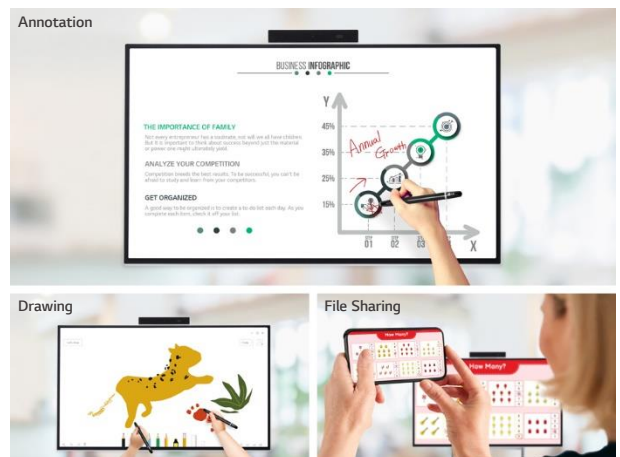

## All-in-One Display for Simple and Quick Video Call

With LG One:Quick Flex's 43-inch all-in-one display—complete with built-in camera, microphones and speakers—there's no need to stress over online meetings and calls and no more inconvenience of connecting to and setting up video conferencing.

## Effective Collaboration with Touch and Drawing

Equipped with In-Cell touch technology, the One:Quick Flex turns ideas into reality. With the dedicated touch pen, taking notes and drawing are done easily. Also, these works can be saved as files, and easily shared via a mobile phone.

- \* One touch pen provided.
- \* Dedicated apps required for annotation and drawing (MS Whiteboard ready)

## Easy Transport with a Movable Stand

The One:Quick Flex can be used freely in indoor spaces with wheels added for easy transport— in your study room, living room, and anywhere else. It can be utilized for remote working, video calls, mobile screen mirroring, and as a digital whiteboard, playing a different role for each need.