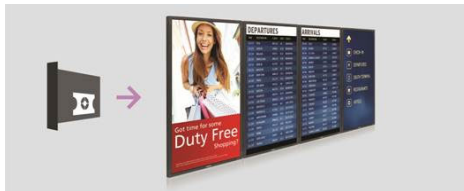

Highlights

High Brightness - 2500 nit

Enjoy an excellent visual experience even in areas illuminated by direct sunlight thanks to the 2500 nit panel. The high brightness offers a wide array of new implementation possibilities especially in locations that have high ambient light levels, delivering crystal clear images for all locations where ambient brightness is an issue.

Designed for 24/7 operation

Because business never sleeps, our signage displays are designed for 24/7 use for highest accuracy and critical environments. Taking advantage of superior components to ensure a higher level of quality, you can count on this range of models for complete around-the-clock reliability.

OPS Insert

Turn your display into an all-in-one digital signage solution and create a display network which is connected, intelligent and secure. Open Pluggable Specification (OPS) is an industry standard slot into which you can add an OPS-standardized media player. This cable free solution gives you the ability to install, use or maintain your hardware whenever you need.