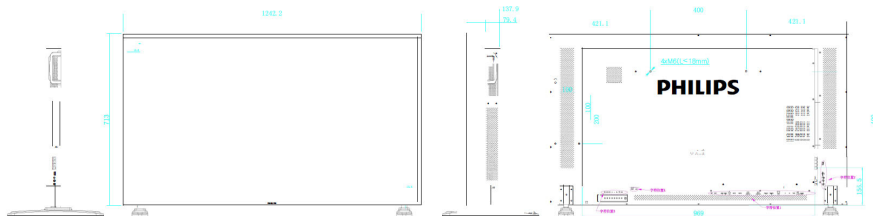

Sound

- Built-in speakers: 2 x 10W RMS

Operating conditions

- Temperature range (operation): 0 ~ 40 °C
- Temperature range (storage): -20 ~ 60 °C
- Relative humidity: 20 ~ 80(operation), 5 - 95% (storage) %
- MTBF: 50,000 hour(s)
- Altitude: 0 ~ 3000 m

Accessories

- Included accessories: AC Power Cord, Batteries for remote control, Quick start guide, Remote Control, Edge alignment plates, RS232 cable
- Optional accessories: IR Light Motion Sensor (CRD41), Table top stand
- Included Accessories: RS232 daisy-chain cable

Miscellaneous

- On-Screen Display Languages: English, French, German, Italian, Polish, Russian, Spanish, Turkish, Simplified Chinese, Traditional Chinese, Arabic, Japanese, Portuguese
- Regulatory approvals: BSMI, CB, CE, FCC, Class B, UL/cUL
- Warranty: 3 year warranty

Multimedia Applications

- USB Playback Audio: AAC, AIF, AIFF, ASF, LPCM, M3U, M4A, MP3, MP4, WAV, WMA
- USB Playback Picture: BMP, GIF, JPEG, JPG
- USB Playback Video: M2TS, M4V, MK3D, MKV, MP4, MPEG, MPG, MTS, TS, TTS, VOB, WMV

Supported Display Resolution

• Computer formats

Resolution	Refresh rate
1024 x 768	60Hz
1280 x 1024	60Hz
1280 x 768	60Hz
1280 x 800	60Hz
1360 x 768	60Hz
1600 x 1200	60Hz
1920 x 1080	60Hz
1920 x 1200	60Hz
640 x 480	60, 67, 72, 75Hz
720 x 400	70Hz
800 x 600	60, 72, 75Hz

• Video formats

Resolution	Refresh rate
1080i	25, 30Hz
1080p	50, 60Hz
480i	30, 60Hz
480p	60Hz
576i	25, 50Hz
576p	50Hz
720p	50, 60Hz

Issue date 2017-12-11

Version: 1.0.1

12 NC: 8670 001 49216
EAN: 87 12581 74850 0

© 2017 Koninklijke Philips N.V.
All Rights reserved.

Specifications are subject to change without notice.
Trademarks are the property of Koninklijke Philips N.V.
or their respective owners.

www.philips.com