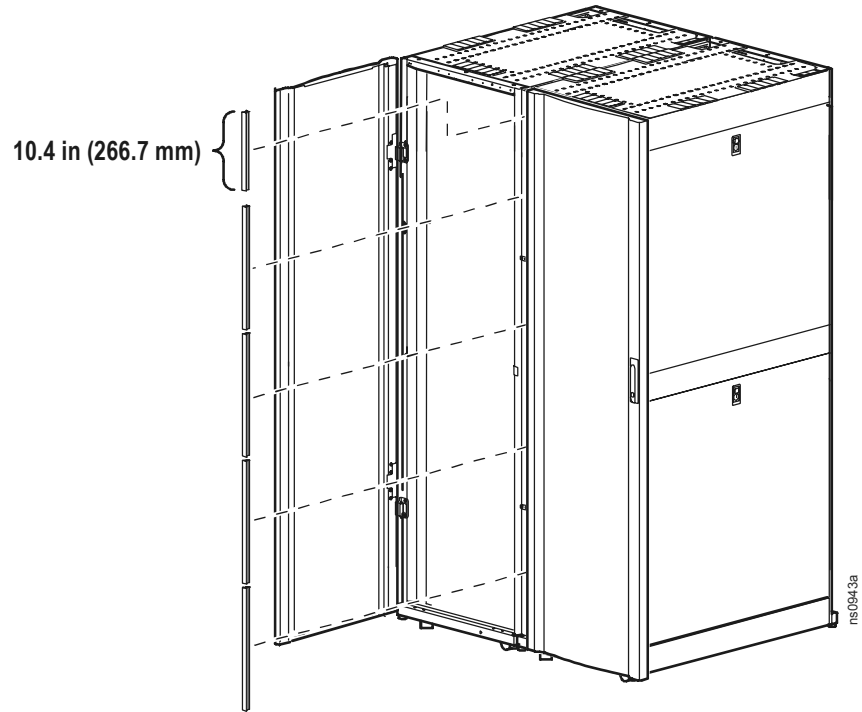

48U enclosure

990-2340

06/2005