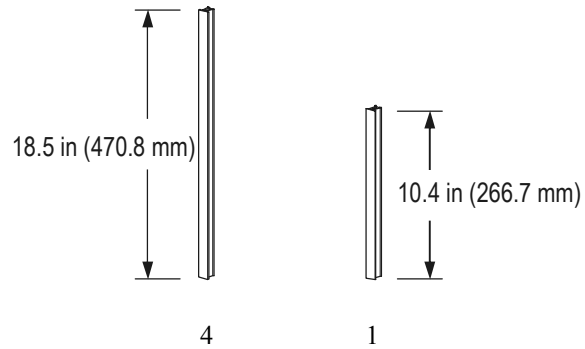

# NetShelter<sup>®</sup> SX 42U/48U Joining Trim Installation—AR7600