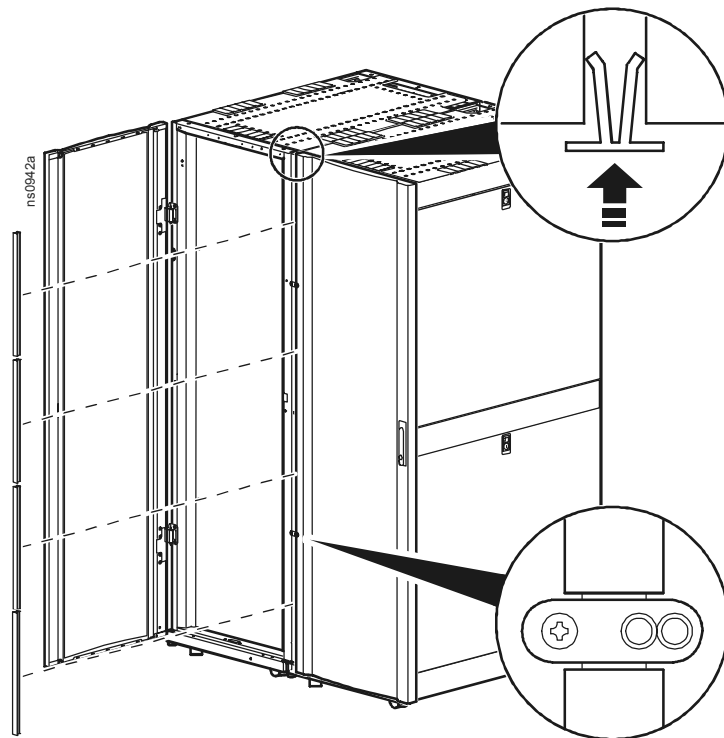

# NetShelter<sup>®</sup> SX 42U/48U Joining Trim Installation—AR7600

## 42U enclosure