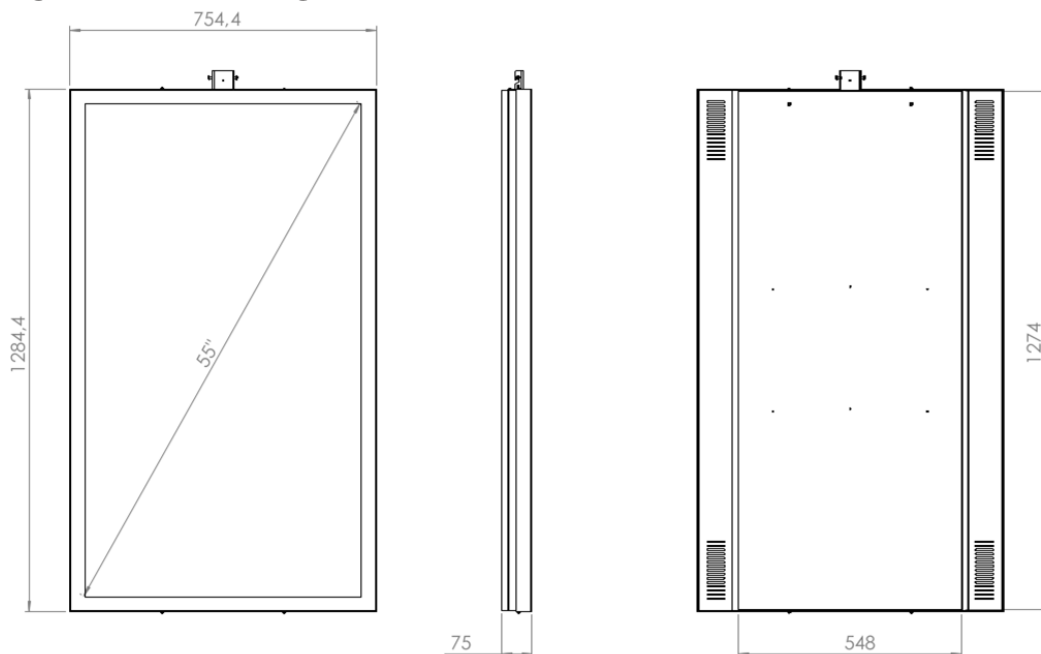

### Ceiling casing

Light up your store window. Our ceiling casing is designed for information and advertising in store windows and public spaces. With chamfered edges and a clean backside will fit in to various environments . No visible cables and easy to install. Create your own style with different colors of powder coating.

### TECHNICAL DRAWING